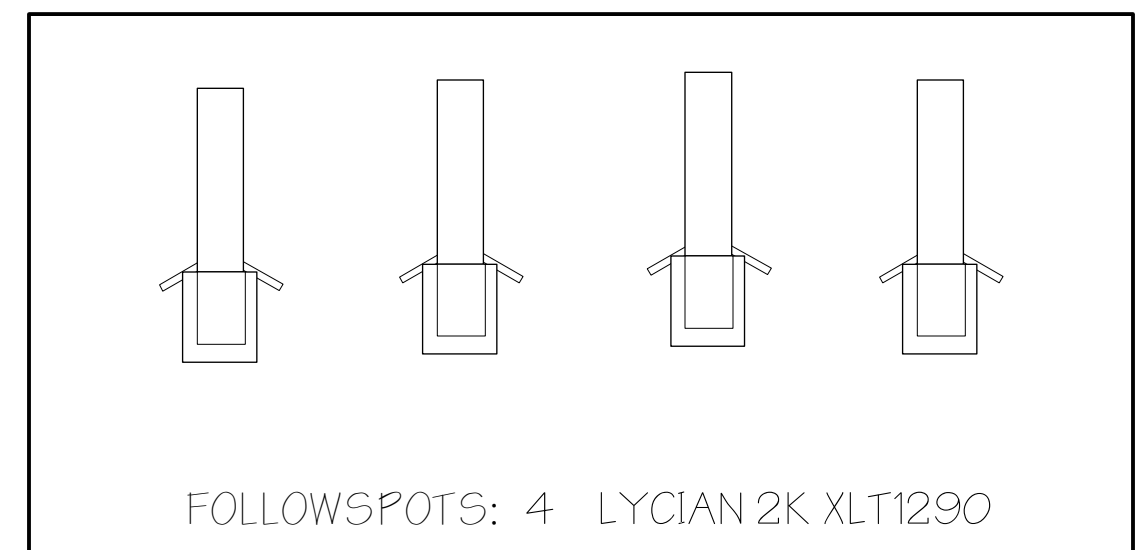

Symbols

Symbol	Description	Symbol	Description
	Etc Source 4 14°		Strand SL5
	ETC Source-4 19°		10 deg
	ETC Source 4 26°		PAR 64 MFL
	ETC Source-4 36°		NSI Colortran 8" Fresnel
	20 deg		Altman 528 4 Circuit 8" Borderlight
	30 deg		NSI Colortran Cyc Strip 3 Cell

Silva Theatre - House Light Plot		
Designer: Michael A. Peterson	Drawn By: MC	Date: 12/11/15
Eugene, Oregon - Scale: 1" = 1/4"		