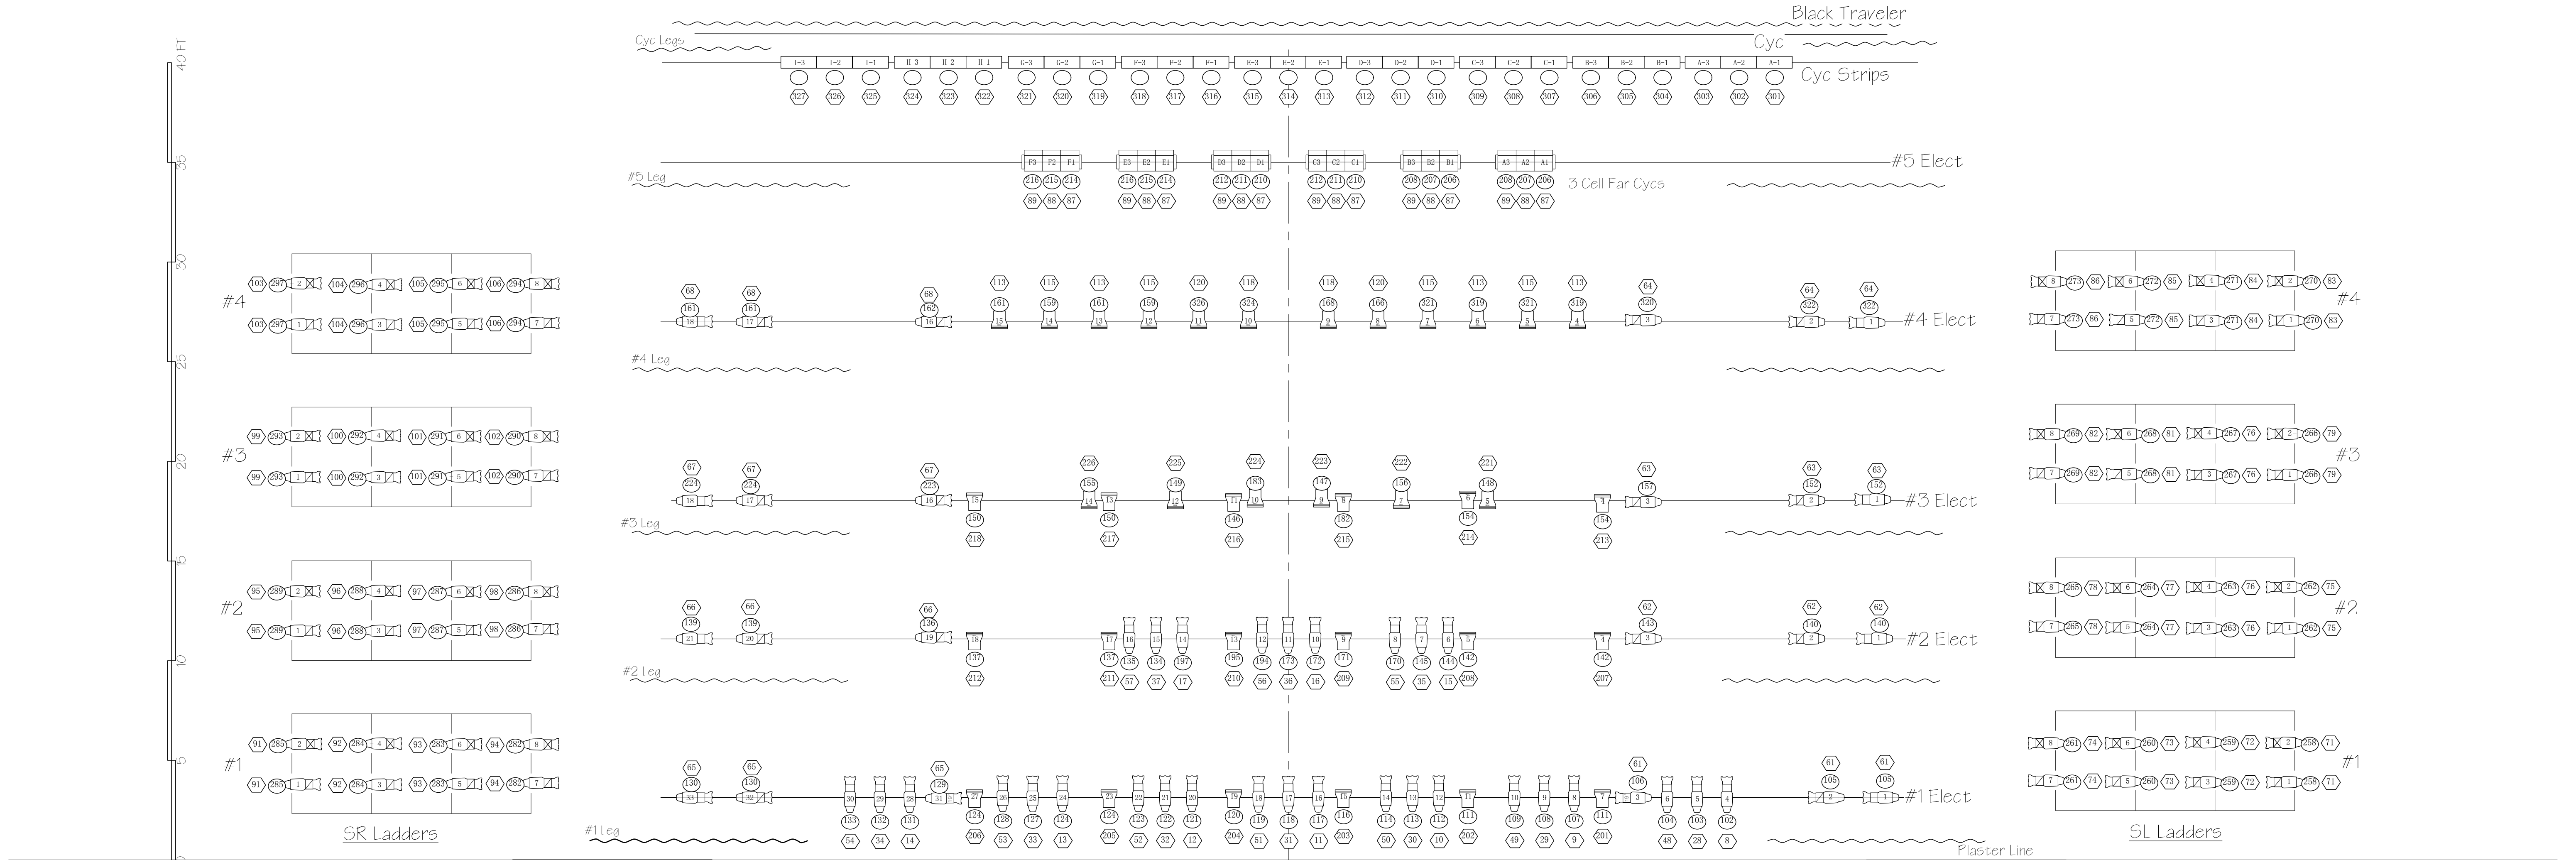

Black Traveler

Symbols

Symbol	Description	Symbol	Description
	ETC Source 4 14°		ETC Source 4 5°
	ETC Source 4 19°		ETC Source 4 10°
	ETC Source 4 26°		NSI Colortran Cyc Strip 3 Cell
	ETC Source 4 36°		D60 Vivid SELL60
			Vivid 21

Silva Theatre - House Light Plot		
Designer: Michael A. Peterson	Drawn By: MC	Date: 12/21/15
Eugene, Oregon - Scale: 1" = 1/4"		