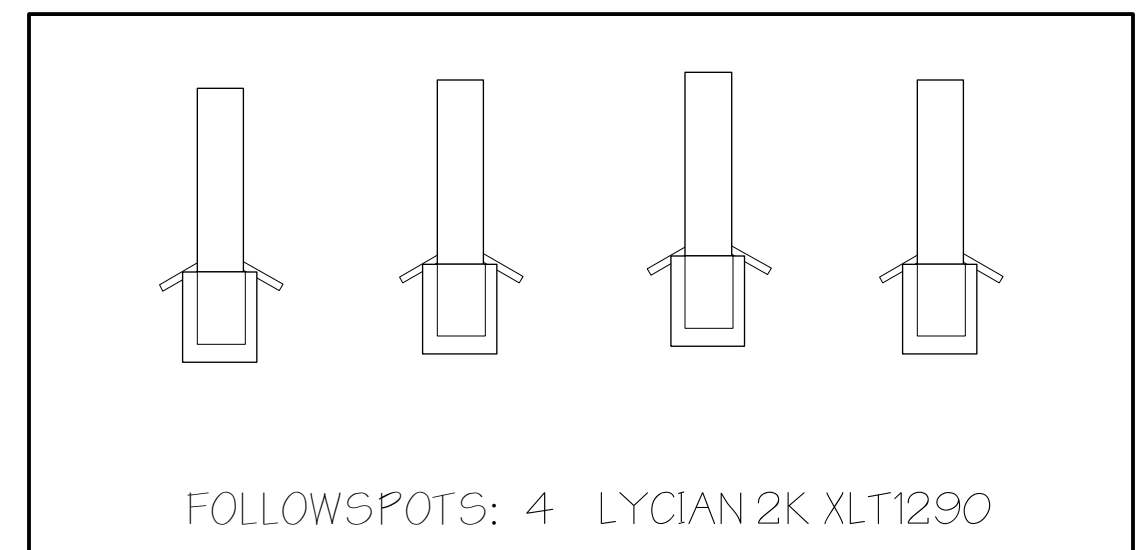

Black Traveler

Symbols

Symbol	Description	Symbol	Description
	ETC Source 4 14°		ETC Source 4 5°
	ETC Source 4 19°		ETC Source 4 10°
	ETC Source 4 26°		NSI Colortran Cyc Strip 3 Cell
	ETC Source 4 36°		D60 Vivid SELL60
			Vivid 21

Silva Theatre - House Light Plot		
Designer: Michael A. Peterson	Drawn By: MC	Date: 12/21/15
Eugene, Oregon - Scale: 1" = 1/4"		