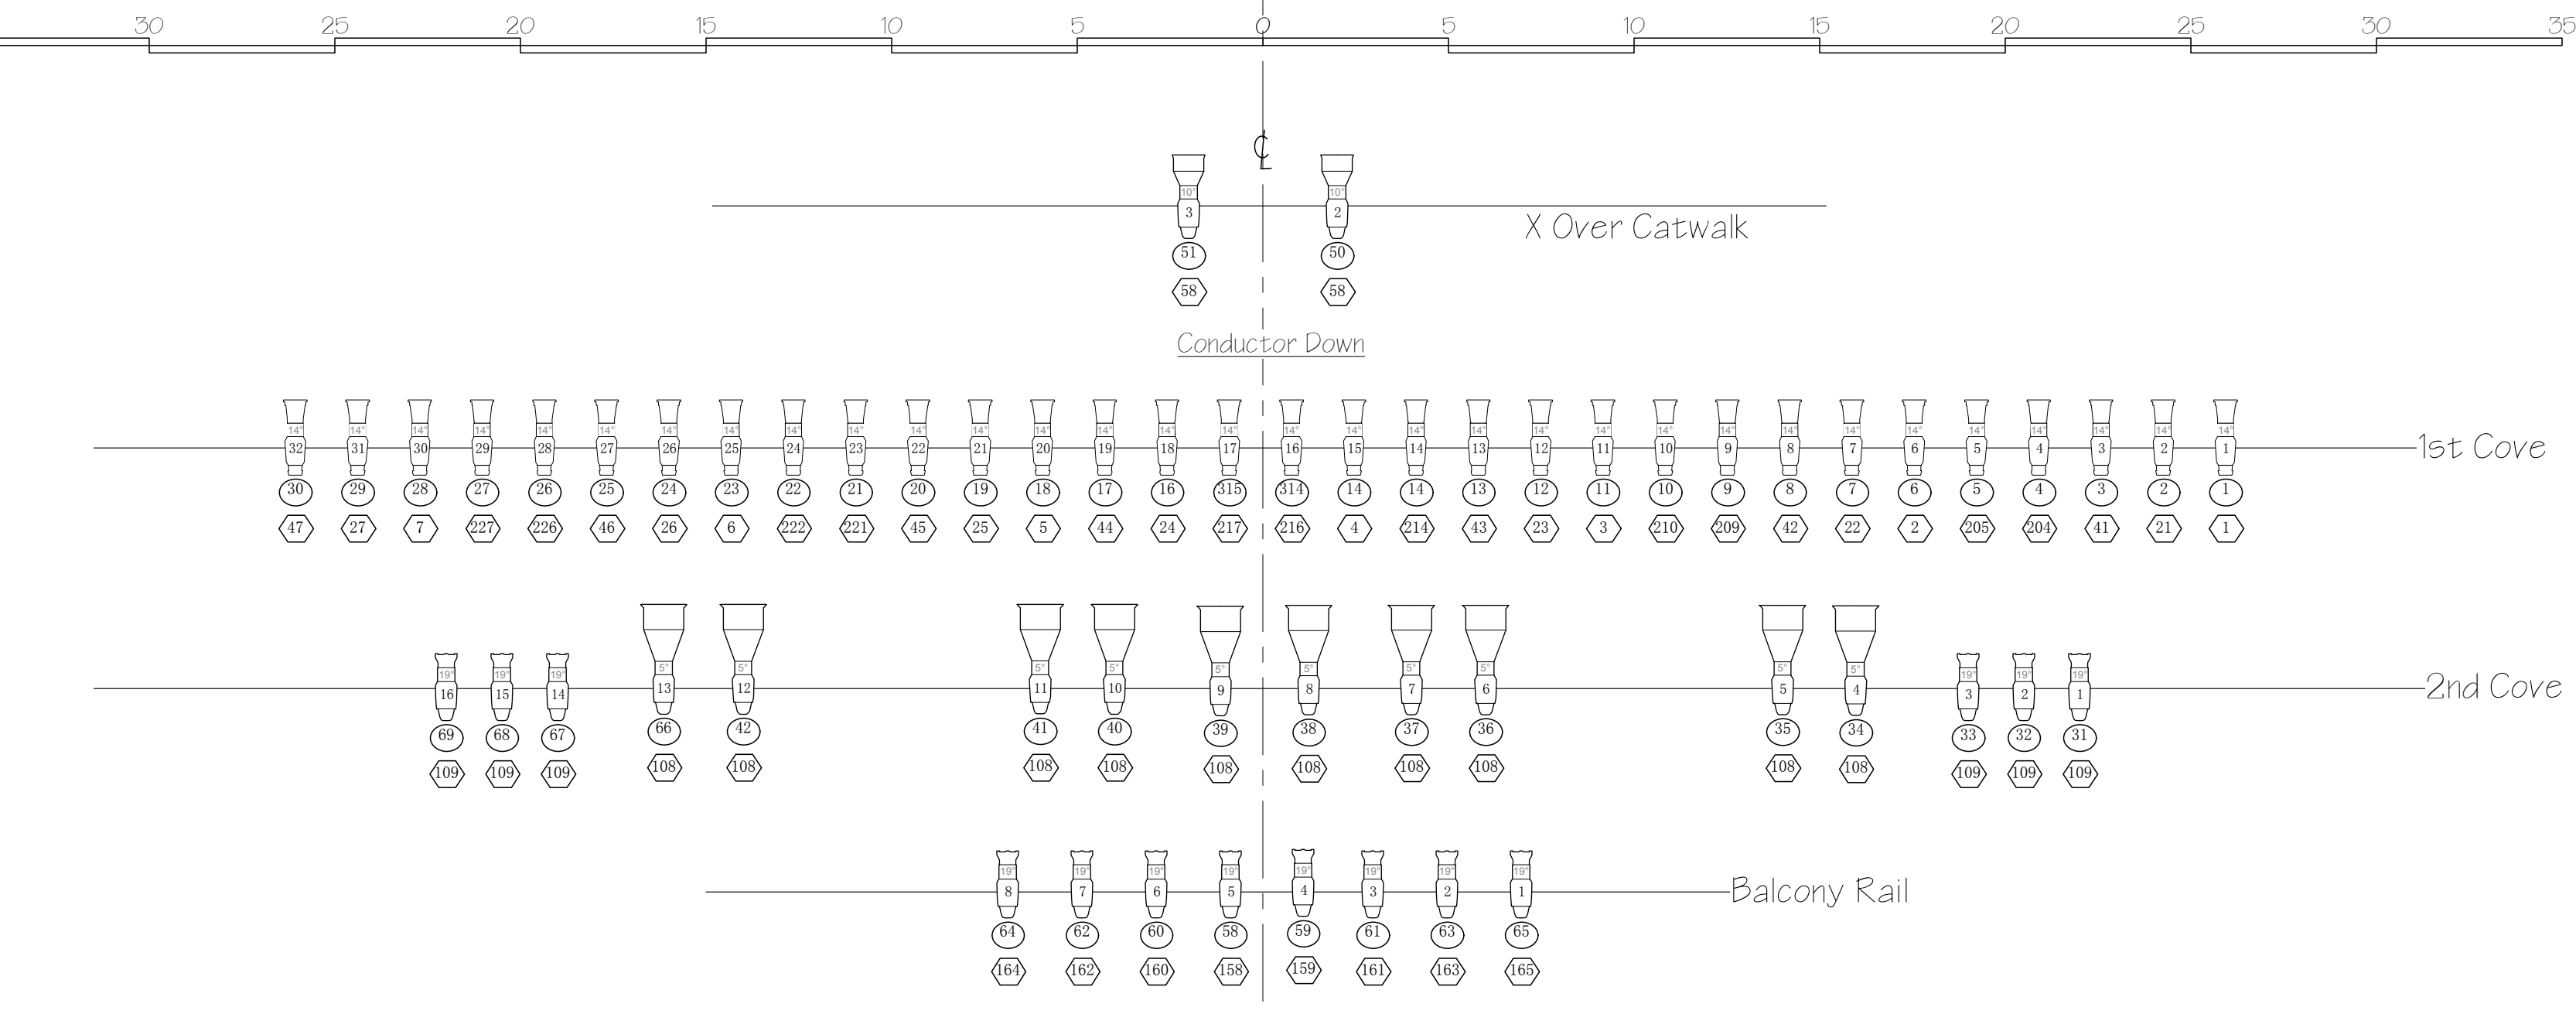

Black Traveler

Symbols

Symbol	Description	Symbol	Description
	ETC Source 4 14°		ETC Source 4 5°
	ETC Source 4 19°		ETC Source 4 10°
	ETC Source 4 26°		NSI Colortran Cyc Strip 3 Cell
	ETC Source 4 36°		D60 Vivid SELL60
			Vivid 21

Silva Theatre - House Light Plot		
Designer: Michael A. Peterson	Drawn By: MC	Date: 12/21/15
Eugene, Oregon - Scale: 1" = 1/4"		