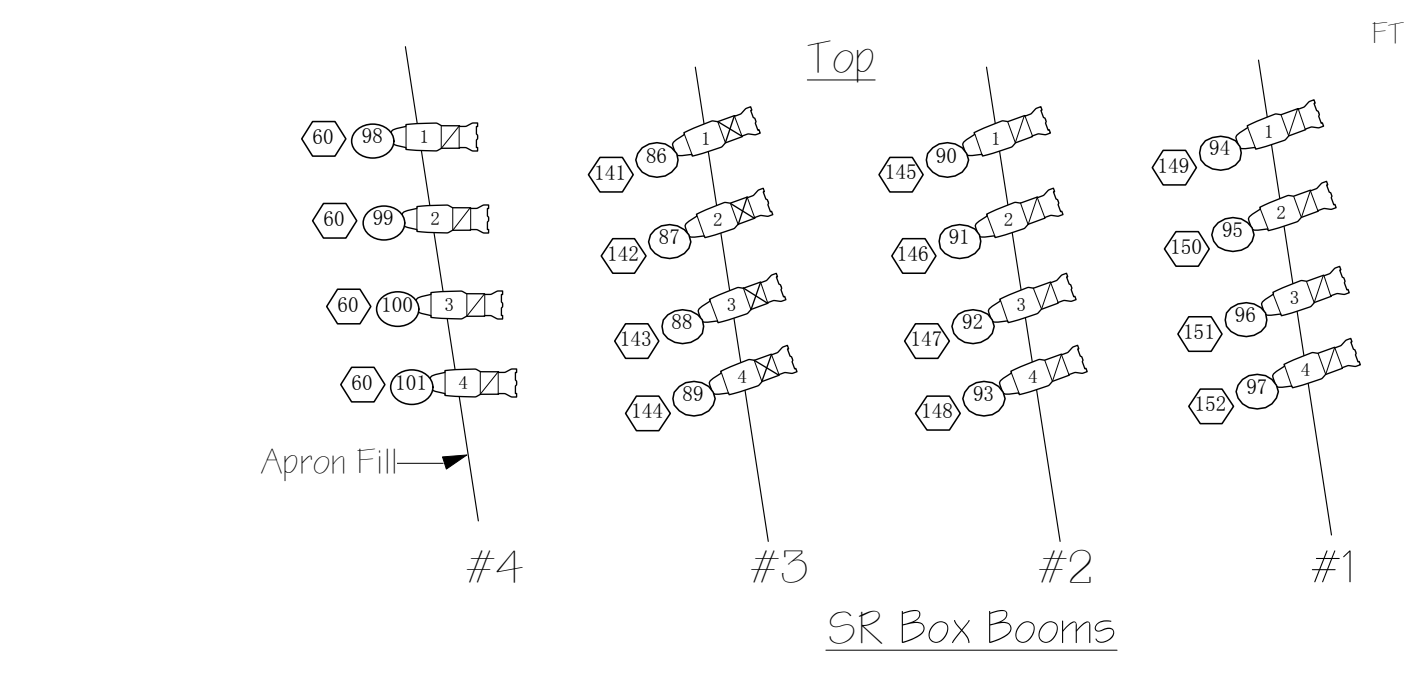

Black Traveler

Symbols

Symbol	Description	Symbol	Description
	ETC Source 4 14°		ETC Source 4 5°
	ETC Source 4 19°		ETC Source 4 10°
	ETC Source 4 26°		NSI Colortran Cyc Strip 3 Cell
	ETC Source 4 36°		D60 Vivid SELL60
			Vivid 21

Silva Theatre - House Light Plot		
Designer: Michael A. Peterson	Drawn By: MC	Date: 12/21/15
Eugene, Oregon - Scale: 1" = 1/4"		