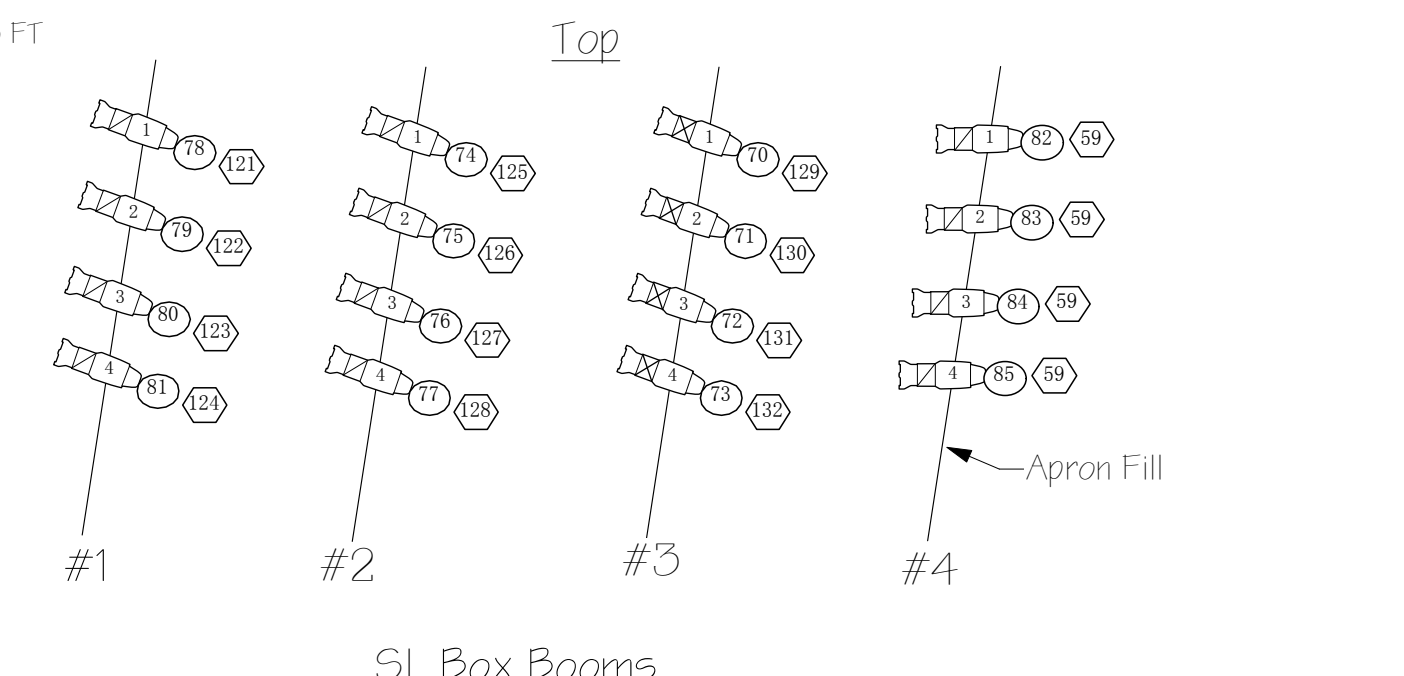

Black Traveler

Symbols

Symbol	Description	Symbol	Description
	ETC Source 4 14°		ETC Source 4 5°
	ETC Source 4 19°		ETC Source 4 10°
	ETC Source 4 26°		NSI Colortran Cyc Strip 3 Cell
	ETC Source 4 36°		D60 Vivid SELL60
			Vivid 21

Silva Theatre - House Light Plot		
Designer: Michael A. Peterson	Drawn By: MC	Date: 12/21/15
Eugene, Oregon - Scale: 1" = 1/4"		